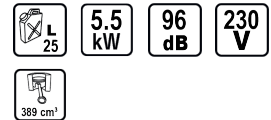

Gasoline Generator 4-stroke 5.5kW electric start RD-GG04

Art. number: **090101**

Barcode: **3800123169830**

- ✓ The generator is suitable for powering computers and other precision technique
- ✓ The generator is equipped with a AC 230 V and DC output 12 V, which is used to charge the batteries
- ✓ The generator is equipped with an automatic voltage regulator (AVR)

TECHNICAL FEATURES

Parameter	Measure Unit	Value
Number of outputs		2
Number of plugs		2
Tank capacity (l)	l	25
Rated generator power output (kW)	kW	5.5
Sound power level (dB)	dB	96
Dc output (V)	V	230
Application		General Use
Engine capacity (cm ³)	cm ³	389
Fuel type		Gasoline
Rated voltage type		Gasoline

LOGISTICS INFORMATION

Type of package	Quantity	Width Length Height	Volume	Net Brutto Tara	Barcode
pieces	1 pieces	52 x 68 x 54 cm	0.19094 m ³	74.7000 - 83.0000 - 8.3000 kg	3800123169830