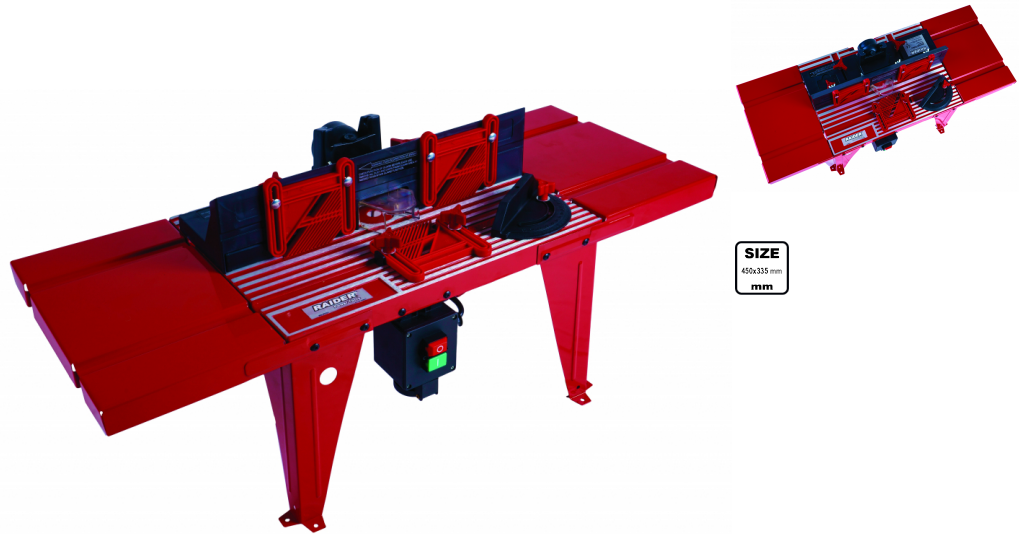

Router table 220V RD-RT01

Art. number: **059907**

Barcode: **3800123123467**

- ✓ Stable construction
- ✓ Additional table

TECHNICAL FEATURES

Parameter	Measure Unit	Value
Application		Router
Size (mm)	mm	450x335

LOGISTICS INFORMATION

Type of package	Quantity	Width Length Height	Volume	Net Brutto Tara	Barcode
pieces	1 pieces	48 x 16 x 35 cm	0.02688 m3	5.8500 - 6.5000 - 0.6500 kg	3800123123467
carton	4 pieces	17 x 89 x 13 cm	0.01967 m3	26.0000 - 26.0000 - 0.0000 kg	38001231234670