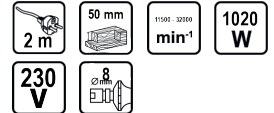

Router 1020W 8mm - 32 000min-1 RD-ER07

Art. number: **051102**

Barcode: **3800123124518**

- ✓ Adjustable RPM
- ✓ Dusting
- ✓ Side handles
- ✓ Compact size

TECHNICAL FEATURES

Parameter	Measure Unit	Value
Cable length (m)	m	2
Maximum notch depth (mm)	mm	50
Maximum no- load speed (min-1)	min-1	11500 - 32000
Maximum stroke height (mm)	mm	50
Rated input power (W)	W	1020
Rated voltage (V)	V	230
Collet aperture (mm)	mm	8
Rated voltage type		Corded - Electrical Grid

LOGISTICS INFORMATION

Type of package	Quantity	Width Length Height	Volume	Net Brutto Tara	Barcode
pieces	1 pieces	16 x 22 x 24.5 cm	0.00862 m3	3.8300 - 4.2600 - 0.4300 kg	3800123124518
carton	4 pieces	24 x 67 x 26 cm	0.04181 m3	17.0400 - 17.0400 - 0.0000 kg	38001231245188