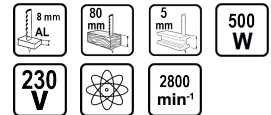

## Reciprocating Saw 500W tool-free saw blade system RD-RS36

Art. number: **050136**

Barcode: **3800972026841**

- ✓ Quick accessory change system
- ✓ Compact body
- ✓ Trigger with smooth speed control

### TECHNICAL FEATURES

Parameter	Measure Unit	Value
Stroke length (mm)	mm	18
Cutting capacity in aluminum (mm)	mm	8
Cutting capacity in wood (mm)	mm	80
Cutting capacity in steel (mm)	mm	5
Rated input power (W)	W	500
Rated voltage (V)	V	230
Adjustable load speed		NO
Rated voltage type		Corded - Electrical Grid
Idle stroke rpm (min-1)	min-1	2800

### LOGISTICS INFORMATION

Type of package	Quantity	Width Length Height	Volume	Net Brutto Tara	Barcode
pieces	1 pieces	36 x 6 x 19 cm	0.00410 m3	1.6875 - 1.8750 - 0.1875 kg	3800972026841
carton	8 pieces	32 x 40 x 37 cm	0.04736 m3	15.0000 - 15.0000 - 0.0000 kg	38009720268410