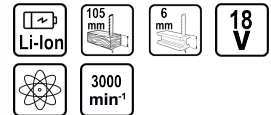

Cordless Reciprocating Saw Li-ion 18V quick Solo RD-RSL01

Art. number: **050133**

Barcode: **3800972016538**

- ✓ Li-ion 18V quick Solo system
- ✓ Designed for cutting close to the edges of branches and laminate

TECHNICAL FEATURES

Parameter	Measure Unit	Value
Accumulator type		Li-ion
Stroke length (mm)	mm	20
Cutting capacity in wood (mm)	mm	105
Cutting capacity in steel (mm)	mm	6
Rated voltage (V)	V	18
Adjustable load speed		NO
Rated voltage type		Battery
Idle stroke rpm (min-1)	min-1	3000

EQUIPMENT

Blade	1 pc.
-------	-------

LOGISTICS INFORMATION

Type of package	Quantity	Width Length Height	Volume	Net Brutto Tara	Barcode
pieces	1 pieces	43 x 9.5 x 17.5 cm	0.00715 m3	1.6875 - 1.8750 - 0.1875 kg	3800972016538
carton	4 pieces	20 x 45 x 39 cm	0.03510 m3	7.5000 - 7.5000 - 0.0000 kg	38009720165382