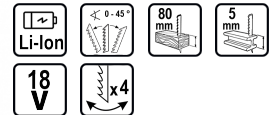

TECHNICAL FEATURES

Parameter	Measure Unit	Value
Accumulator type		Li-ion
Swivel range (°)	°	0 - 45
Cutting depth in wood (mm)	mm	80
Cutting depth in steel (mm)	mm	5
Rated voltage (V)	V	18
Pendulum stroke levels		4
Rated voltage type		Battery
Blade stroke (mm)	mm	20

EQUIPMENT

Blade	1 pc.
-------	-------

LOGISTICS INFORMATION

Type of package	Quantity	Width Length Height	Volume	Net Brutto Tara	Barcode
pieces	1 pieces	22 x 8.5 x 22 cm	0.00411 m3	1.4400 - 1.6000 - 0.1600 kg	3800972016514
carton	5 pieces	24 x 44 x 24 cm	0.02534 m3	8.0000 - 8.0000 - 0.0000 kg	38009720165146