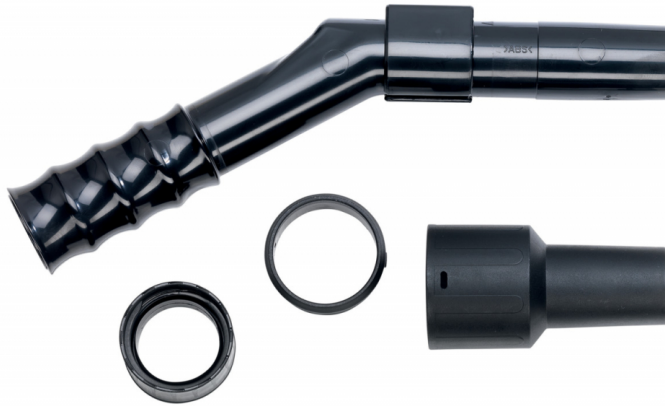

Adapter

Art. number: **630317000**

Barcode: **4007430435361**

✓ -

TECHNICAL FEATURES

Parameter	Measure Unit	Value
Screw size (mm)	mm	35

LOGISTICS INFORMATION

Type of package	Quantity	Width Length Height	Volume	Net Brutto Tara	Barcode
pieces	1 pieces	7.5 x 16 x 30.5 cm	0.00366 m3	0.2700 - 0.3000 - 0.0300 kg	4007430435361