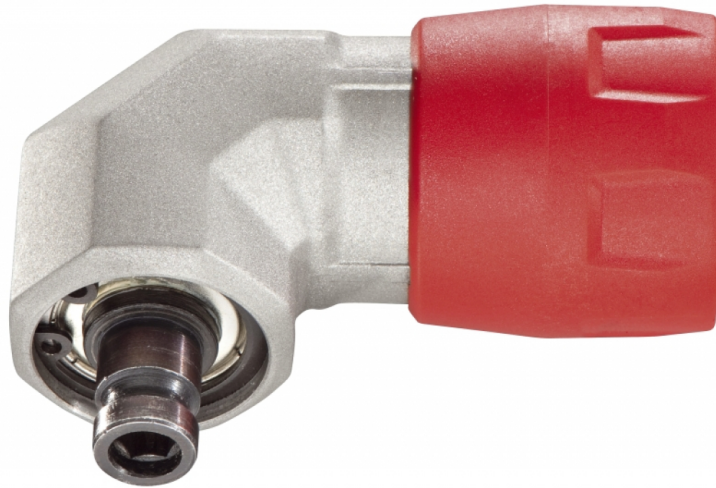

## Quick change angle adapter Quick

Art. number: **627261000**

Barcode: **4007430249517**

✓ -

### TECHNICAL FEATURES

Parameter	Measure Unit	Value
Maximum load (Nm)	Nm	28
Application		Quick - Change Machines

### LOGISTICS INFORMATION

Type of package	Quantity	Width Length Height	Volume	Net Brutto Tara	Barcode
pieces	1 pieces	8.5 x 6.5 x 4 cm	0.00022 m <sup>3</sup>	0.2200 - 0.2400 - 0.0200 kg	4007430249517

EUROMASTER IMPORT-EXPORT LTD, 1231 Sofia, 246,  
Lomsko shaussee blvd.