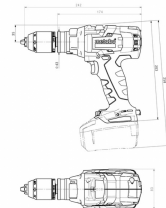

SB 18 LTX-3 BL I Cordless impact drill

Art. number: **602356650**

Barcode: **4007430298249**

✓ -

SB 18 LTX-3 BL I 610256

metabo

TECHNICAL FEATURES

Parameter	Measure Unit	Value
Accumulator type		Li-Ion
Pulse torque		65
Battery capacity (Ah)	Ah	5.2
Maximum torque (Nm)	Nm	120
Maximum soft torque (Nm)	Nm	60
Maximum hard torque (Nm)	Nm	120
Maximum no- load speed (min-1)	min-1	500 - 3800
Maximum drilling ø in concrete (mm)	mm	16
Maximum drilling ø in wood (mm)	mm	65
Maximum drilling ø in masonry (mm)	mm	16
Maximum drilling ø in steel (mm)	mm	13
Maximum impact frequency (min-1)	min-1	32300
Rated voltage (V)	V	18
Chuck capacity (mm)	mm	1.5 - 13
Reverse		NO
Torque control		NO
Gears		3
Rated voltage type		Battery
Cartridge type		Quick
Tool grip (")		1/4

LOGISTICS INFORMATION

Type of package	Quantity	Width Length Height	Volume	Net Brutto Tara	Barcode
pieces	1 pieces	11 x 49 x 32 cm	0.01725 m3	5.3300 - 5.8600 - 0.5300 kg	4007430298249

EUROMASTER IMPORT-EXPORT LTD, 1231 Sofia, 246,
Lomsko shaussee blvd.