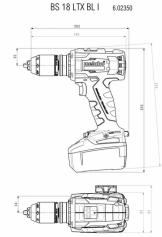

BS 18 LTX BL I Cordless Drill Screwdriver Solo

Art. number: **602350890**

Barcode: **4007430305435**

✓ -

TECHNICAL FEATURES

Parameter	Measure Unit	Value
Accumulator type		Li-Ion, LiHD
Pulse torque		65
Maximum torque (Nm)	Nm	120
Maximum soft torque (Nm)	Nm	60
Maximum hard torque (Nm)	Nm	120
Maximum no- load speed (min-1)	min-1	500 - 1850
Maximum drilling ø in wood (mm)	mm	65
Maximum drilling ø in steel (mm)	mm	13
Rated voltage (V)	V	18
Chuck capacity (mm)	mm	1.5 - 13
Reverse		NO
Torque control		NO
Gears		2
Rated voltage type		Battery
Cartridge type		Quick
Tool grip (")		1/4

LOGISTICS INFORMATION

Type of package	Quantity	Width Length Height	Volume	Net Brutto Tara	Barcode
pieces	1 pieces	29 x 39 x 11.5 cm	0.01301 m3	2.1800 - 2.4200 - 0.2400 kg	4007430305435

EUROMASTER IMPORT-EXPORT LTD, 1231 Sofia, 246,
Lomsko shaussee blvd.