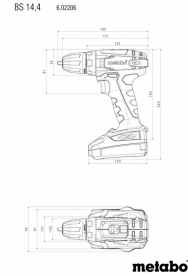

BS 14.4 *Cordless Drill Screwdriver 10mm

Art. number: **602206530**

Barcode: **4007430291547**

✓ -

TECHNICAL FEATURES

Parameter	Measure Unit	Value
Accumulator type		Li-Ion
Battery capacity (Ah)	Ah	2
Maximum torque (Nm)	Nm	40
Maximum soft torque (Nm)	Nm	20
Maximum hard torque (Nm)	Nm	40
Maximum no- load speed (min-1)	min-1	400 - 1500
Maximum drilling ø in wood (mm)	mm	20
Maximum drilling ø in steel (mm)	mm	10
Rated voltage (V)	V	14.4
Chuck capacity (mm)	mm	1 - 10
Reverse		NO
Torque control		NO
Gears		2
Rated voltage type		Battery
Cartridge type		Quick
Tool grip (")		1/4

LOGISTICS INFORMATION

Type of package	Quantity	Width Length Height	Volume	Net Brutto Tara	Barcode
pieces	1 pieces	32 x 39 x 11 cm	0.01373 m3	3.3090 - 3.6390 - 0.3300 kg	4007430291547

EUROMASTER IMPORT-EXPORT LTD, 1231 Sofia, 246,
Lomsko shaussee blvd.