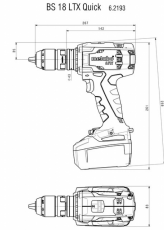

BS 18 LTX BL I Cordless Drill Screwdriver 2AH

Art. number: **602193650**

Barcode: **4007430238931**

✓ -

TECHNICAL FEATURES

Parameter	Measure Unit	Value
Accumulator type		Li-Ion, LiHD
Pulse torque		60
Battery capacity (Ah)	Ah	5.2
Maximum torque (Nm)	Nm	110
Maximum soft torque (Nm)	Nm	55
Maximum hard torque (Nm)	Nm	110
Maximum no- load speed (min-1)	min-1	500 - 1700
Maximum drilling ø in wood (mm)	mm	65
Maximum drilling ø in steel (mm)	mm	13
Rated voltage (V)	V	18
Chuck capacity (mm)	mm	1.5 - 13
Reverse		NO
Torque control		NO
Gears		2
Rated voltage type		Battery
Cartridge type		Quick
Tool grip (")		1/4

LOGISTICS INFORMATION

Type of package	Quantity	Width Length Height	Volume	Net Brutto Tara	Barcode
pieces	1 pieces	32 x 39 x 11 cm	0.01373 m3	5.7200 - 6.2100 - 0.4900 kg	4007430238931

EUROMASTER IMPORT-EXPORT LTD, 1231 Sofia, 246,
Lomsko shaussee blvd.