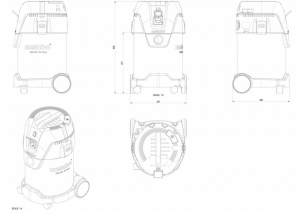

## ASA 30 L PC Inox All-Purpose Vacuum Cle

Art. number: **602015000**

Barcode: **4007430246721**

✓ -

### TECHNICAL FEATURES

Parameter	Measure Unit	Value
Vacuum (kPa)	kPa	21
Power tool socket		NO
Hose diameter (mm)	mm	32
Cable length (m)	m	7.5
Hose length (m)	m	3.5
Maximum delivery rate (l/min)	l/min	3600
Rated input power (W)	W	1250
Rated voltage (V)	V	230
Tank capacity ~ (l)	l	30
Filter bag capacity (l)	l	30
Size (mm)	mm	397x391x637
Rated voltage type		Corded - Electrical Grid
Filter surface (cm <sup>2</sup> )	cm <sup>2</sup>	3000

### LOGISTICS INFORMATION

Type of package	Quantity	Width Length Height	Volume	Net Brutto Tara	Barcode
pieces	1 pieces	40 x 69 x 40 cm	0.11040 m <sup>3</sup>	12.0000 - 13.2500 - 1.2500 kg	4007430246721

EUROMASTER IMPORT-EXPORT LTD, 1231 Sofia, 246,  
Lomsko shaussee blvd.