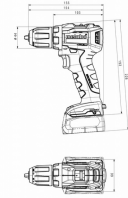

PowerMaxx BS 12 BL Cordl.Drill Screwdriv

Art. number: **601038500**

Barcode: **4007430337344**

✓ -

PowerMaxx BS 12 BL 6.9102000

metabo

TECHNICAL FEATURES

Parameter	Measure Unit	Value
Accumulator type		Li-Ion, LiHD
Battery capacity (Ah)	Ah	2
Maximum torque (Nm)	Nm	45
Maximum soft torque (Nm)	Nm	18
Maximum hard torque (Nm)	Nm	45
Maximum no- load speed (min-1)	min-1	500 - 1650
Maximum drilling ø in wood (mm)	mm	25
Maximum drilling ø in steel (mm)	mm	10
Rated voltage (V)	V	12
Chuck capacity (mm)	mm	1 - 10
Reverse		NO
Torque control		NO
Gears		2
Rated voltage type		Battery
Cartridge type		Quick
Tool grip (")		1/4

LOGISTICS INFORMATION

Type of package	Quantity	Width Length Height	Volume	Net Brutto Tara	Barcode
pieces	1 pieces	15.4 x 6.6 x 19.3 cm	0.00196 m ³	3.4400 - 3.7375 - 0.2975 kg	4007430337344

EUROMASTER IMPORT-EXPORT LTD, 1231 Sofia, 246,
Lomsko shaussee blvd.