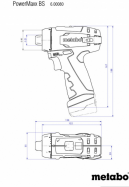

PowerMaxx BS Basic Cordl.Drill Screwdriver, case

Art. number: **600080500**

Barcode: **4007430244239**

✓ -

TECHNICAL FEATURES

Parameter	Measure Unit	Value
Accumulator type		Li-Ion
Battery capacity (Ah)	Ah	2
Maximum torque (Nm)	Nm	34
Maximum soft torque (Nm)	Nm	17
Maximum hard torque (Nm)	Nm	34
Maximum no- load speed (min-1)	min-1	360 - 1400
Maximum drilling ø in wood (mm)	mm	18
Maximum drilling ø in steel (mm)	mm	10
Rated voltage (V)	V	10.8
Chuck capacity (mm)	mm	1 - 10
Reverse		NO
Torque control		NO
Gears		2
Rated voltage type		Battery
Cartridge type		Quick
Tool grip (")		1/4

LOGISTICS INFORMATION

Type of package	Quantity	Width Length Height	Volume	Net Brutto Tara	Barcode
pieces	1 pieces	32 x 39 x 11 cm	0.01373 m3	2.8400 - 3.1200 - 0.2800 kg	4007430244239

EUROMASTER IMPORT-EXPORT LTD, 1231 Sofia, 246,
Lomsko shaussee blvd.