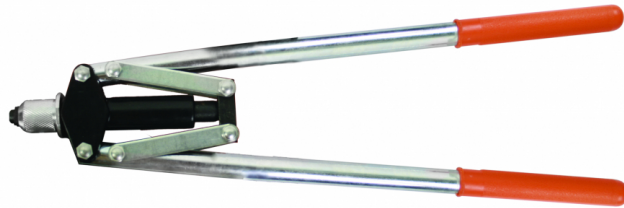

## Hand riveter 430mm long arm GD

Art. number: **491150**

Barcode: **3800123139093**

✓ Long handles for more pressure

### TECHNICAL FEATURES

Parameter	Measure Unit	Value
Length (mm)	mm	430
Application		Rivets