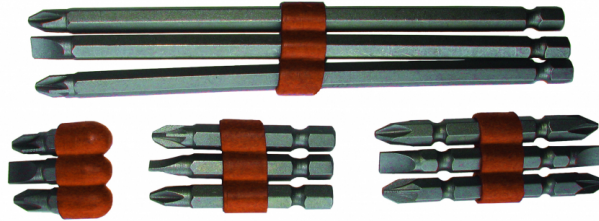

Double ended bit set 12pcs CR-V GD

Art. number: **390508**

Barcode: **3800123106897**

✓ Made of chrome vanadium steel

TECHNICAL FEATURES

Parameter	Measure Unit	Value
Units per set (pcs.)	pcs	12
Length (mm)	mm	25,50,60,125
Magnet		NO
Material		Cr-V
Screw size		1/4"
Size		1/4"
Type		SL,PH,PZ

EQUIPMENT

Slotted	4 pcs.
Phillips (Ph)	4 pcs.
Pozidriv (Pz)	4 pcs.

LOGISTICS INFORMATION

Type of package	Quantity	Width Length Height	Volume	Net Brutto Tara	Barcode
pieces	1 pieces	9 x 2 x 22 cm	0.00040 m3	0.2125 - 0.2361 - 0.0236 kg	3800123106897
carton	72 pieces	22 x 33 x 38 cm	0.02759 m3	17.0000 - 17.0000 - 0.0000 kg	38001231068978