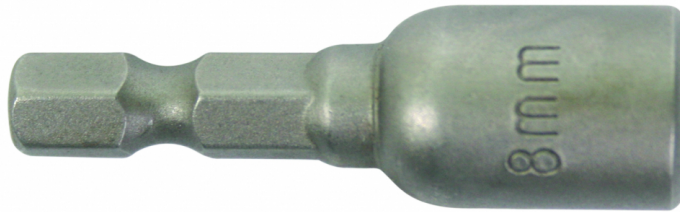

## Nut setter sockets 8x42mm GD

Art. number: **330581**

Barcode: **3800123139871**

- ✓ Made of chrome vanadium steel
- ✓ Magnetic coating

### TECHNICAL FEATURES

Parameter	Measure Unit	Value
Length (mm)	mm	42
Magnet		NO
Material		Cr-V
Screw size		1/4"
Size		8 mm