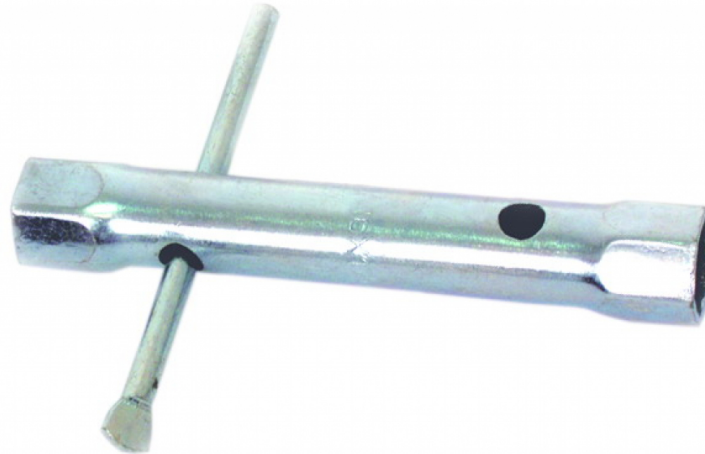

Box spanner with tommy bar 24x27mm GD

Art. number: **231508**

Barcode: **3800123112485**

- ✓ Made of chrome vanadium steel
- ✓ Double sided
- ✓ Extra handle

TECHNICAL FEATURES

Parameter	Measure Unit	Value
Length (mm)	mm	160
Size (mm)	mm	24x27

LOGISTICS INFORMATION

Type of package	Quantity	Width Length Height	Volume	Net Brutto Tara	Barcode
pieces	1 pieces	3 x 18.5 x 3 cm	0.00017 m3	0.3800 - 0.4217 - 0.0417 kg	3800123112485
carton	48 pieces	29 x 23 x 36 cm	0.02401 m3	20.2400 - 20.2400 - 0.0000 kg	38001231124858