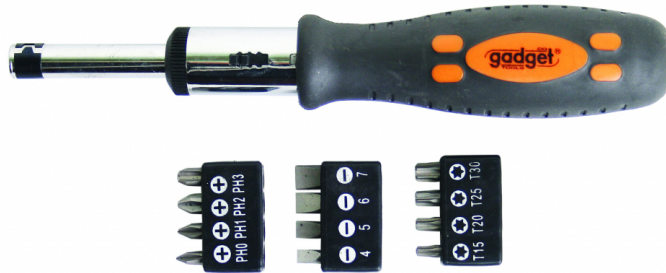

Socket ratchet screwdriver set 13pcs GD

Art. number: **225201**

Barcode: **3800123162558**

- ✓ Convenient handle
- ✓ Quick change of bits

TECHNICAL FEATURES

Parameter	Measure Unit	Value
Length (mm)	mm	180
Work length (mm)	mm	25
Type		SL,PH,T
Kind		Ratchet
Diameter (")		1/4

EQUIPMENT

1/4 " ratchet screwdriver	1 pc.
Bit Slotted (SI)	4 pcs.
Bit Phillips (PH)	4 pcs.
Torx bit (T)	4 pcs.

LOGISTICS INFORMATION

Type of package	Quantity	Width Length Height	Volume	Net Brutto Tara	Barcode
pieces	1 pieces	11 x 4 x 27 cm	0.00119 m3	0.2000 - 0.2300 - 0.0300 kg	3800123162558
carton	36 pieces	30 x 37 x 28 cm	0.03108 m3	8.2800 - 8.2800 - 0.0000 kg	38001231625584